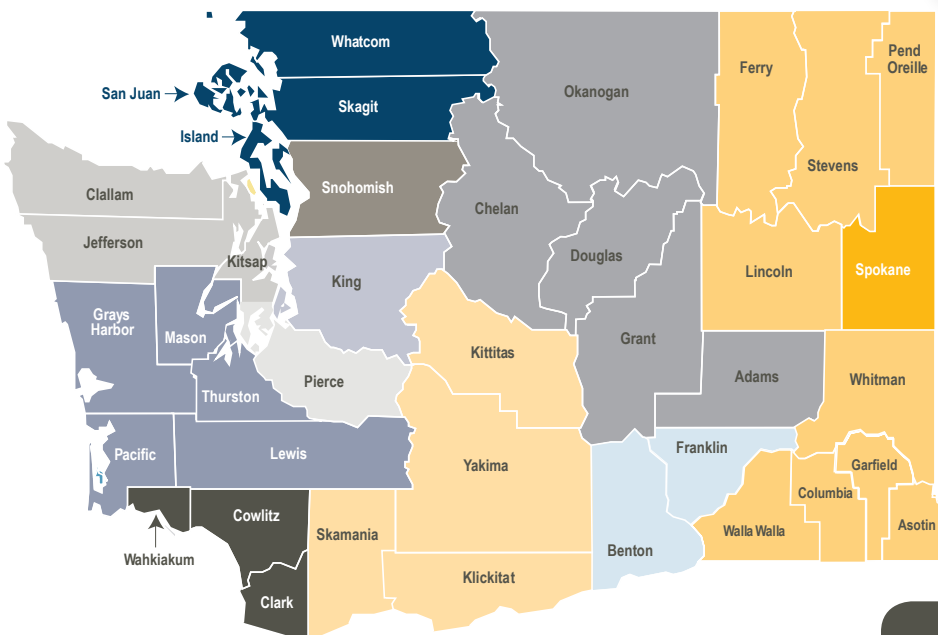

Face-to-face support

Where support for most job-match sites stops at the keyboard, WorkSource offers you access to career specialists at our centers who can help with your job hunt.

Skill assessments

Our specialists can help you understand your unique skills and map out a plan to move forward.

Workshops

We can teach you how to fill out applications, write dynamic resumes and take command of your next interview.

Meet employers

WorkSource hosts job fairs, hiring events and other opportunities to connect with employers.

Training

Our specialists can connect you with training resources to freshen your skills. This can include short-term, long-term and online training options.

Free employment resources

WorkSource offers free use of computers, copiers and phones to help with your job search.

WorkSource locator

If you need more help with your job hunt, use the locator tool under the website's Resources tab to find a WorkSource center.

SEARCH