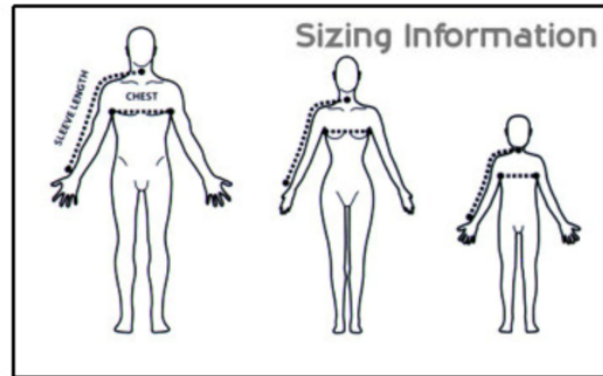

## Sizing Chart for Short & Long Sleeve Unisex T-shirt

SIZING CHART GUIDE LINE <span style="float: right;">Print</span>									
	SIZE	XS	S	M	L	XL	2XL	3XL	4XL
MENS	CHEST	33-35	36-38	39-41	42-44	45-48	49-52	53-56	57-60
	SLEEVE	32-32.5	33-33.5	34-34.5	35-35.5	36-36.5	36.5-37	37-37.5	37.5-38
	NECK	14	14.5-15	15-16	16-16.5	16.5-17.5	17.5-18	18.5-19	19.5-20
	WAIST	29	30-32	32-34	34-36	36-38	38-40	40-42	42-44