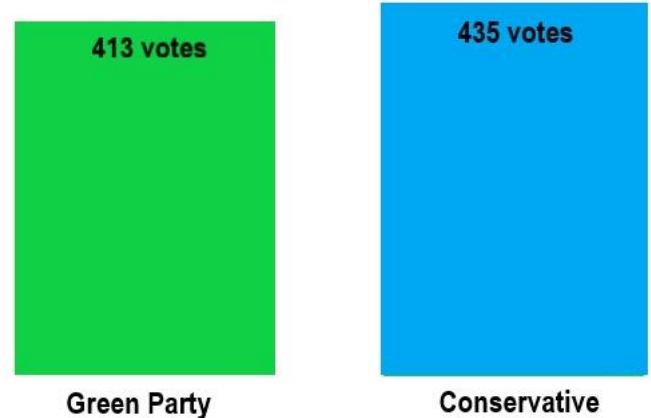

Why is there an election?

District Council Elections in Broadland are held every four years. There is one council seat for the Plumstead Ward. We ask you to vote for James Harvey, a fresh face and a councillor who will work hard for residents all year round.

It will be very close. In the last election in 2019 the Green Party were only 22 votes from winning the seat.

Greens can win here.

It's time to Vote Green!

Voting in Plumstead Ward 2019

Vote to elect a strong councillor who will: